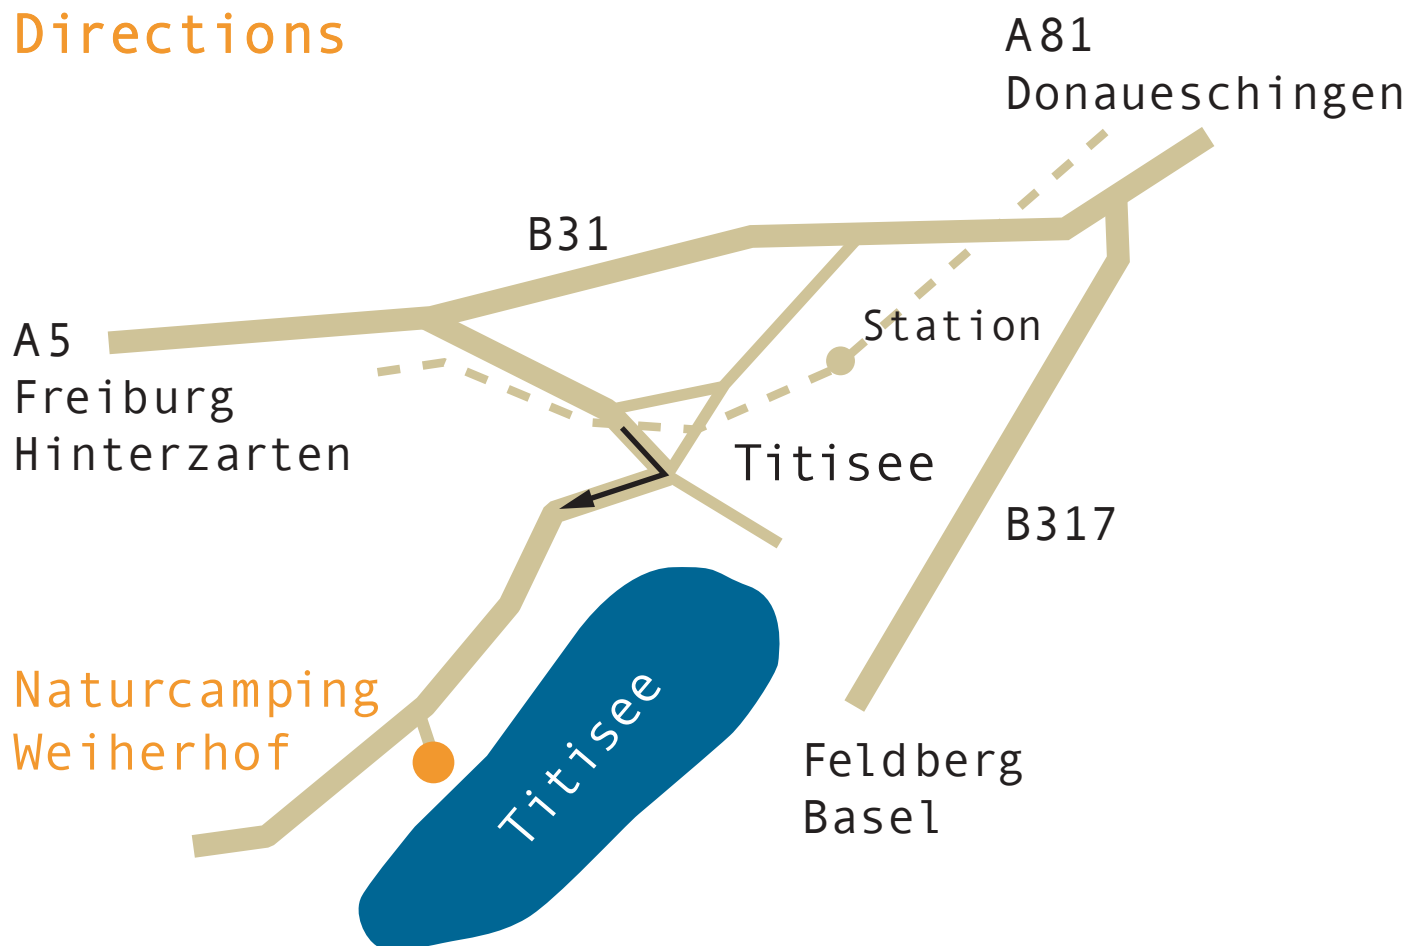

# Naturcamping Weiherhof

## Directions

## To get to our Naturcamping Weiherhof take:

motorway A5, exit Freiburg center,  
take federal main road B31 through Höllental.

Or take motorway A81, exit Donaueschingen,  
take federal main road B31 in the direction Titisee.  
[Click here to get a printed destination description.](#)

Straight through the health resort of Titisee along the lake